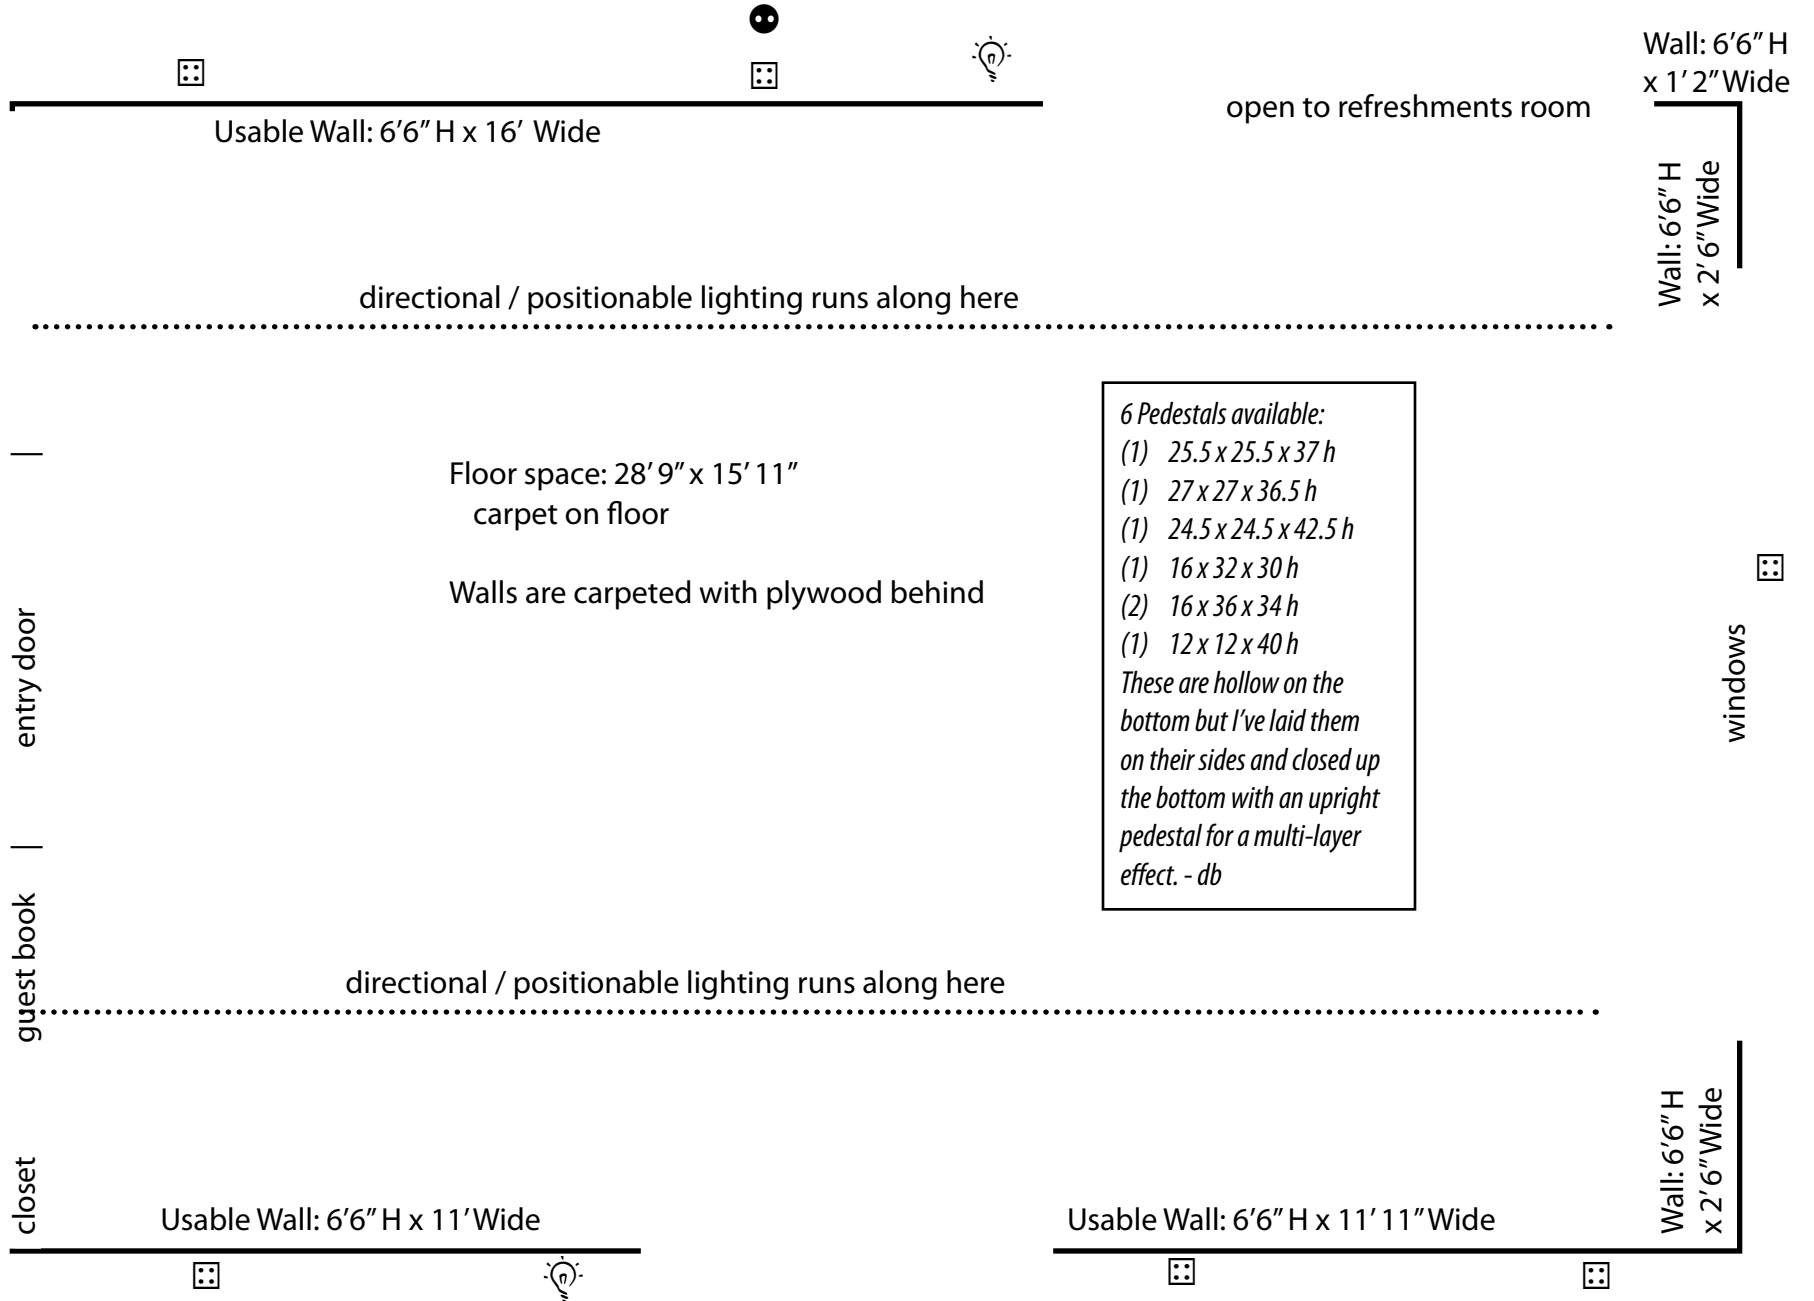

Kimmel Harding Nelson Center for the Arts
Gallery specs
↑ North

- 💡 light switch (mid ht on wall)
- 🔌 electrical outlet (low on wall)
- 🔴 fire alarm (high on wall)

6 Pedestals available:
(1) 25.5 x 25.5 x 37 h
(1) 27 x 27 x 36.5 h
(1) 24.5 x 24.5 x 42.5 h
(1) 16 x 32 x 30 h
(2) 16 x 36 x 34 h
(1) 12 x 12 x 40 h
These are hollow on the bottom but I've laid them on their sides and closed up the bottom with an upright pedestal for a multi-layer effect. - db