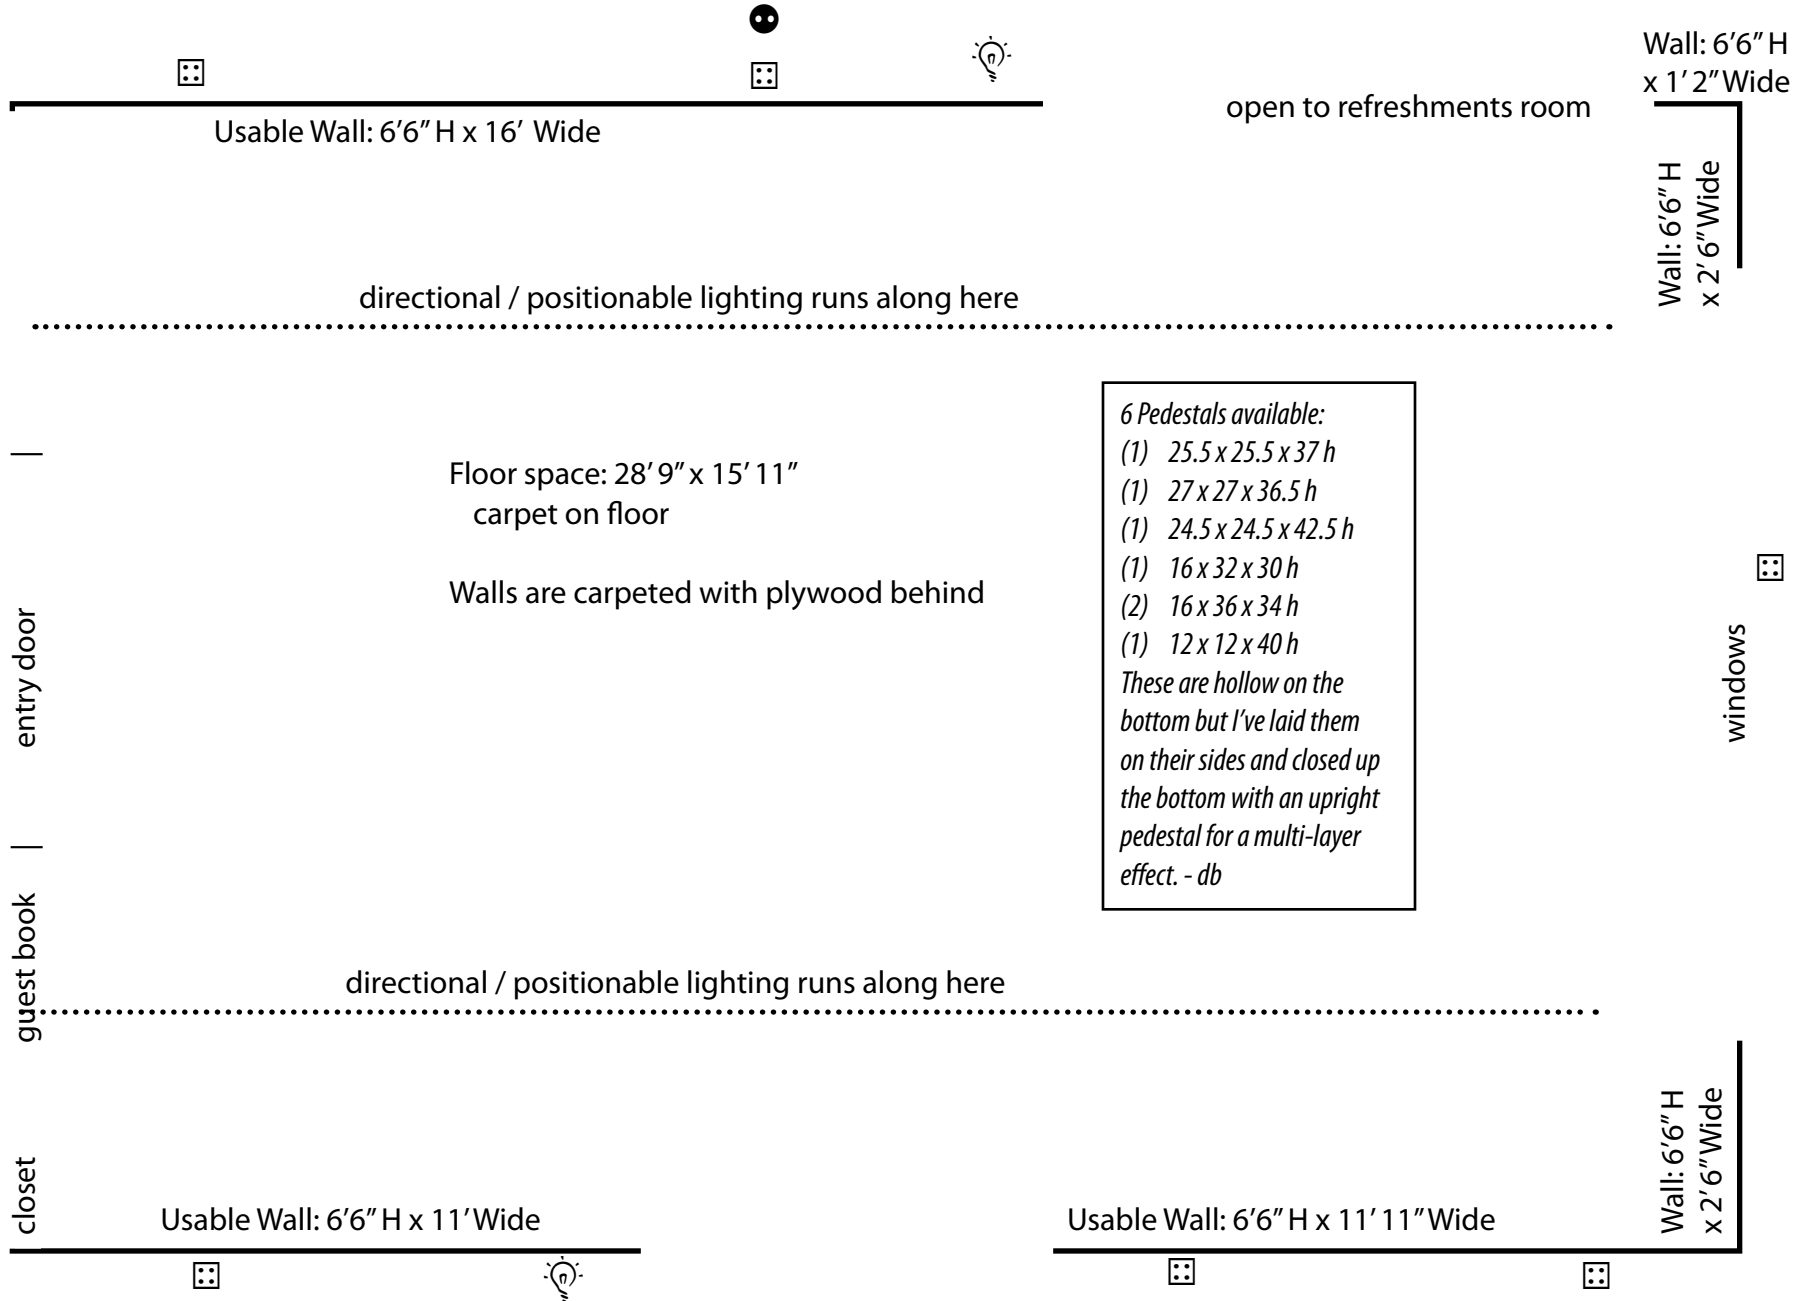

Kimmel Harding Nelson Center for the Arts  
Gallery specs  
↑ North

-  light switch (mid ht on wall)
-  electrical outlet (low on wall)
-  fire alarm (high on wall)

6 Pedestals available:  
(1) 25.5 x 25.5 x 37 h  
(1) 27 x 27 x 36.5 h  
(1) 24.5 x 24.5 x 42.5 h  
(1) 16 x 32 x 30 h  
(2) 16 x 36 x 34 h  
(1) 12 x 12 x 40 h  
*These are hollow on the bottom but I've laid them on their sides and closed up the bottom with an upright pedestal for a multi-layer effect. - db*